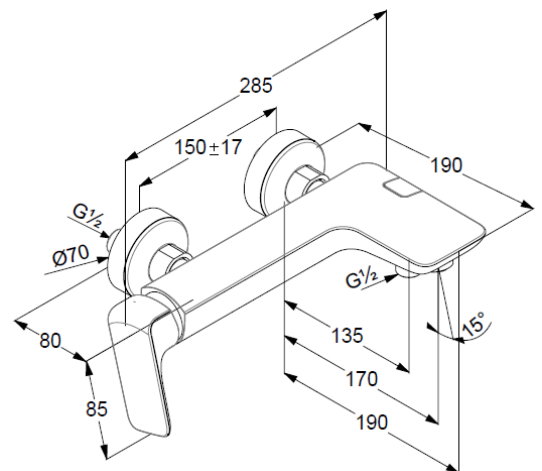

Technische Daten/ Technical Data

KLUDI AMEO
single lever bath-and shower mixer
DN 15

Ref.:
416710575

Finishes:
05 chrome

Product description
Manufacturer KLUDI GmbH & Co. KG
Typ: KLUDI AMEO
single lever bath-and shower mixer
Ref.: 416710575

bath-and shower mixer
single lever mixer
wall mounted
automatic diverter: shower/bath
solid lever, metal
lateral actuation
aerator M24
protected against back flow
shower outlet G $\frac{1}{2}$
ceramic cartridge with hot water safety device
flow rate at 3 bar 20 l/min.
s-unions G $\frac{1}{2}$ x G $\frac{3}{4}$

Produktabbildung/ Product picture

Maßzeichnung/ Dimensional drawing

Durchfluss/ Flow rate